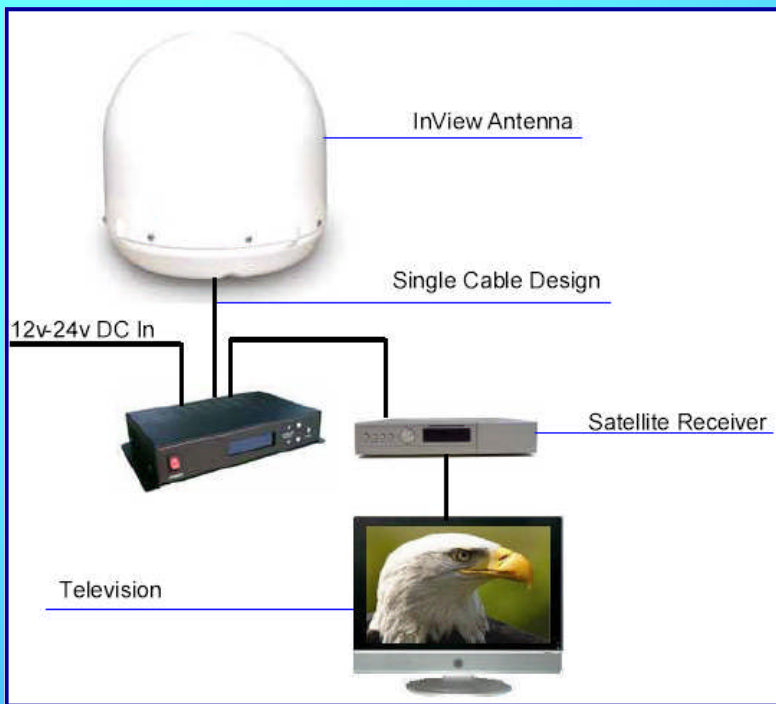

- ◆ Easy installation and operation with SD memory card
- ◆ Software upgrade with SD card
- ◆ Easy maintenance through standard procedures
- ◆ Simple strong mechanical and electronic structure
- ◆ Satellite Dome sizes to suit vessels from 8m and for all cruising regions
- ◆ Foxtel approved Dual 10.7Ghz LNB installed for Australian and New Zealand use
- ◆ GPS and Auto skew Standard on 45cm, 60cm and 85cm models.

## Coastal - River - Offshore - Marina - Anchor - Cruising Crystal Clear Television Always On Board

- Stabilised in-motion operation
- Simple Installation - Single Cable Design & Multi Satellite Interface Box
- Fully Automatic Satellite Tracking with Auto-Sleep Mode (saves power)
- Ultra quiet Motors and Operation
- 12 volt or 24 volt DC Operation
- Antenna Sizes for all Vessels, 37cm to 85 cm Dishes
- 37cm Dish Size suitable for vessels as small as 8 metres
- All white single colour dome with Stylised Logo (Custom Logo Available)