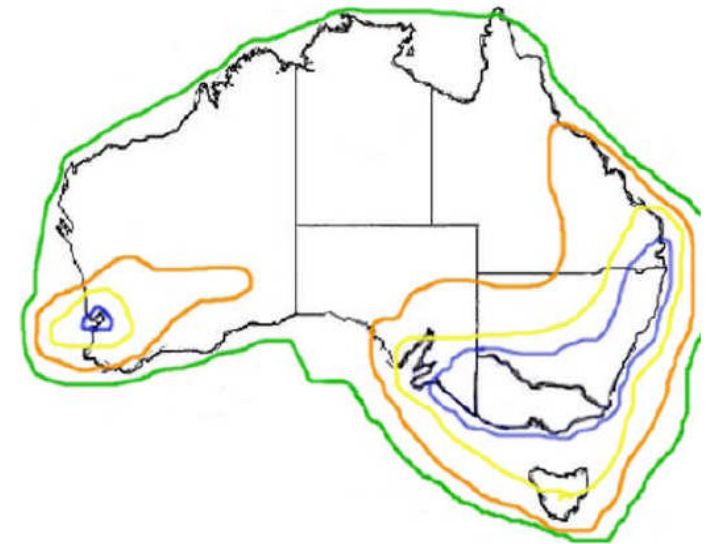

InView Ocean Satellite TV System

Wherever you are, the InView Ocean Satellite TV System can lock-on to a Satellite's exact position, in the fastest time, so you can enjoy the best broadcast possible. The Ocean TV Series will bring you exciting Digital TV (HD) entertainment without interruption even as you cruise at sea or coastal river areas.

The unique technology of an InView Ocean TV seagoing antenna equips the mariner with superior high definition video and quality sound performance, the true definition of elegance on the sea. Ideal for Houseboats and Vessels larger than 8m.

- Easy installation and operation with SD memory card
- Software upgrade with SD card
- Easy maintenance through standard procedures
- Simple strong mechanical and electronic structure
- Satellite Dome sizes to suit vessels from 8m and for all cruising regions
- Foxtel approved Dual 10.7Ghz LNB installed for Australian and New Zealand use
- GPS and Auto skew Standard on 45cm, 60cm and 85cm models.

Typical Satellite Coverage by Service Providers

InView Ocean 37STV - Blue
InView Ocean 45STV - Yellow
InView Ocean 60STV - Orange
InView Ocean 85STV - Green

Ocean 37STV is suitable for all
New Zealand Waters

MR Marine and InView do not have control over satellite services shown here. The coverage map is for reference only and can change in the future or can be impacted by weather conditions. We cannot provide guarantees of satellite coverage, satellite availability, programming availability on any specific satellite service or compatibility with new satellites that may be launched in the future.

From
$38500.00
AUD